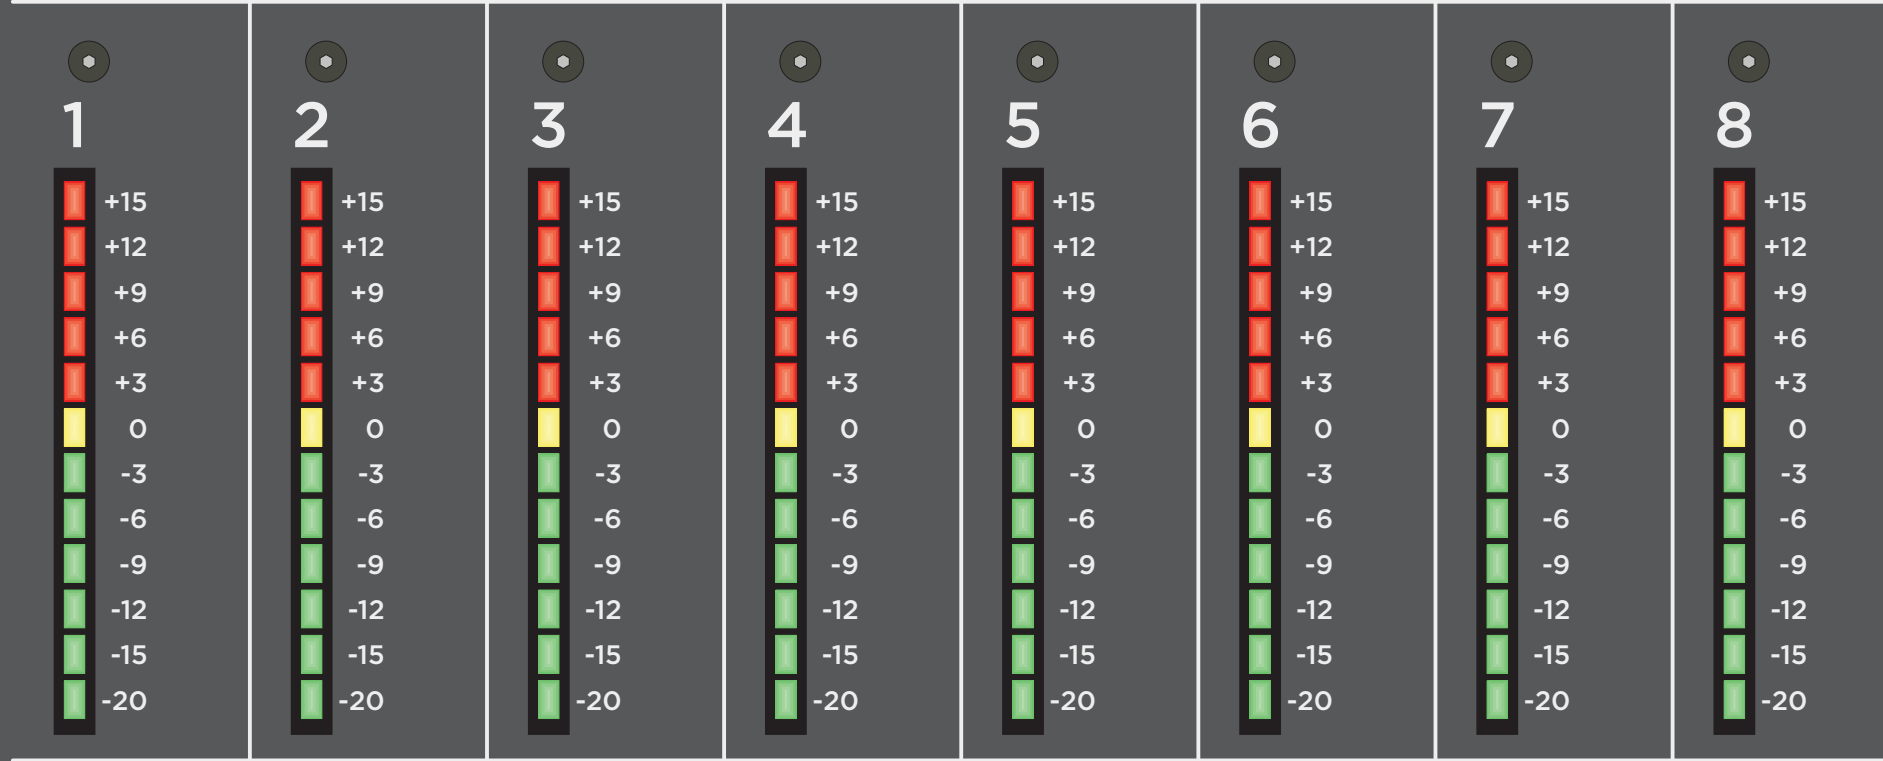

GROUP MONITOR METERS

AUXILIARY MASTERS

STEREO FX RET 1 L BAL R LEVEL MUTE	STEREO FX RET 2 L BAL R LEVEL MUTE	STEREO FX RET 3 L BAL R LEVEL MUTE	STEREO FX RET 4 L BAL R LEVEL MUTE	STEREO FX RET 5 L BAL R LEVEL MUTE	STEREO FX RET 6 L BAL R LEVEL MUTE	STEREO FX RET 7 L BAL R LEVEL MUTE	STEREO FX RET 8 L BAL R LEVEL MUTE
---	---	---	---	---	---	---	---

GROUP 1 INSERT ON	GROUP 2 INSERT ON	GROUP 3 INSERT ON	GROUP 4 INSERT ON	GROUP 5 INSERT ON	GROUP 6 INSERT ON	GROUP 7 INSERT ON	GROUP 8 INSERT ON
-------------------	-------------------	-------------------	-------------------	-------------------	-------------------	-------------------	-------------------

PRE 5 PAN 6 LEVEL MON LEVEL MON PAN SOLO GROUP MONITOR	PRE 5 PAN 6 LEVEL MON LEVEL MON PAN SOLO GROUP MONITOR	PRE 5 PAN 6 LEVEL MON LEVEL MON PAN SOLO GROUP MONITOR	PRE 5 PAN 6 LEVEL MON LEVEL MON PAN SOLO GROUP MONITOR	PRE 5 PAN 6 LEVEL MON LEVEL MON PAN SOLO GROUP MONITOR	PRE 5 PAN 6 LEVEL MON LEVEL MON PAN SOLO GROUP MONITOR	PRE 5 PAN 6 LEVEL MON LEVEL MON PAN SOLO GROUP MONITOR	PRE 5 PAN 6 LEVEL MON LEVEL MON PAN SOLO GROUP MONITOR
--	--	--	--	--	--	--	--